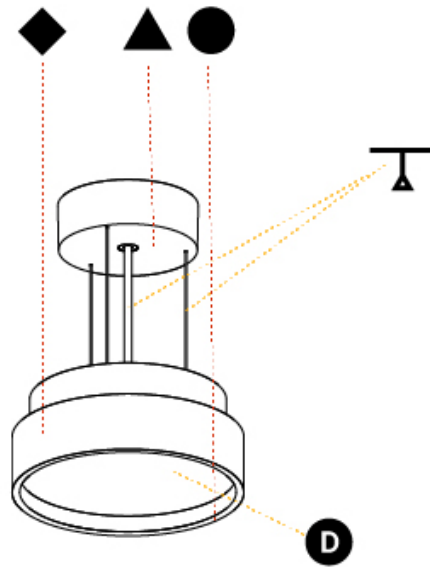

SIGN DIVA KORONA SUSPENSION

A300010-

PROJECT
TYPE
SPECIFIER
QUANTITY
DATE

A