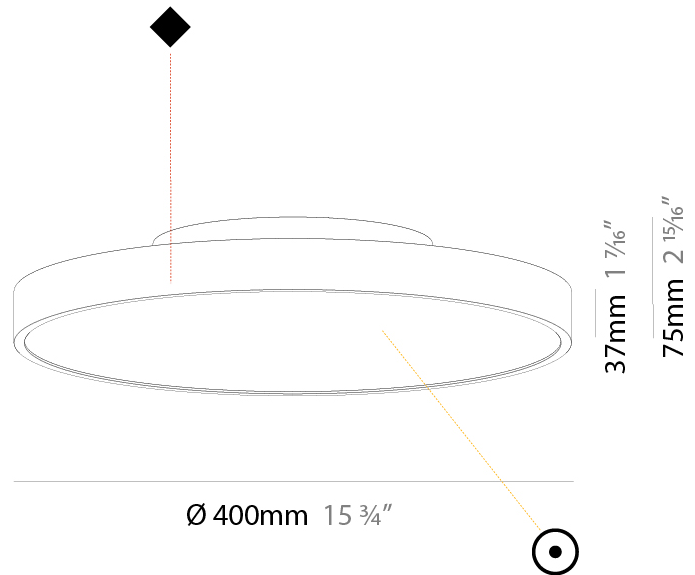

GENERAL

Series: Sign Diva
Subseries: Sign Diva
Brand: Prolicht
Division: Architectural
Mounting Type: Surface
Mounting Location: Ceiling
Subcategory: Ambient

PHYSICAL

Shape: Round
Diameter (mm): 400
Diameter (in): 15 ³/₄"
Height (mm): 75
Height (in): 2 ¹⁵/₁₆"
Light Distribution: Direct
Weight (kg): 2.306
Weight (lbs): 5.084
Diffuser: PMMA - Opal/Micro-Prism/Sparkling Secret/Vintage Industrial with Shine Ring
Fixture Finish: SSR / BKV / CWI / CRY / HAB / UFT / ITA / RUA / FTG / MYG / LOD / PUS / FRO / FUP / KIA / POP / BLS / SPG / MEY / GOH / GUM / CHC / COM / ABZ / JAG / OBR / MOS / ROR
Fixture Material: Extruded Aluminum / Steel

ELECTRICAL

Lamp Type: LED (Zhaga Standard)
Input Wattage (W): 19.8
Total Output Wattage (W): 16
Dimming: Tri-Mode (Non-Dimming and Phase Dimming (120Vac only) and 0-10V Dimming)
Driver Included: Yes
Driver Location: Integrated
Driver Type: Constant Current - Universal
Driver Class: Class 2
Input Voltage (V): 120 - 277
Constant Current (MA): 500

LED

Color Temperature (°K): 3000 / 3500 / 4000
Max. Delivered Lumen (lm): 2260 / 2293 / 2340
CRI: >90 CRI
Lamp Life (hrs): 50000

OPTICAL

RATINGS AND CERTIFICATIONS

Certified By: Certified for North American Standards
IP rating: IP20