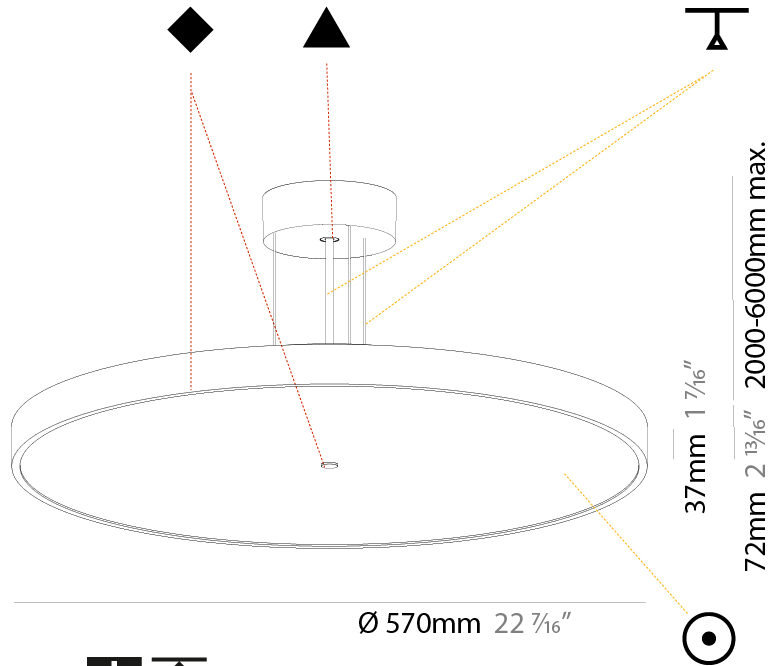

GENERAL

Series: Sign Diva
Subseries: Sign Diva
Brand: Prolicht
Division: Architectural
Mounting Type: Suspension
Mounting Location: Ceiling
Subcategory: Pendant

PHYSICAL

Shape: Round
Diameter (mm): 570
Diameter (in): 22 7/16
Height (mm): 72
Height (in): 2 13/16
Max. Overall Height (mm): 6072
Max. Overall Height (in): 239 1/16
Light Distribution: Direct
Weight (kg): 7.802
Weight (lbs): 17.2

Diffuser: PMMA - Opal / Micro-Prism / Sparkling Secret / Vintage Industrial with Shine Ring

Fixture Finish: SSR / BKV / CWI / CRY / HAB / UFT / ITA / RUA / FTG / MYG / LOD / PUS / FRO / FUP / KIA / POP / BLS / SPG / MEY / GOH / GUM / CHC / COM / ABZ / JAG / OBR / MOS / ROR

Fixture Material: Extruded Aluminum / Steel

Cable Details: 2000mm or 6000mm Transparent Cable

ELECTRICAL

Lamp Type: LED (Zhaga Standard)
Input Wattage (W): 58.3
Total Output Wattage (W): 53
Dimming: Tri-Mode (Non-Dimming and Phase Dimming (120Vac only) and 0-10V Dimming)
Driver Included: Yes
Driver Location: Integrated
Driver Type: Constant Current - Universal
Driver Class: Class 2
Input Voltage (V): 120 - 277
Constant Current (MA): 350

LED

Color Temperature (°K): 2700 / 3000 / 3500 / 4000
Max. Delivered Lumen (lm): 5060 / 6120 / 6233 / 6360
CRI: >90 CRI
Lamp Life (hrs): 50000

OPTICAL

RATINGS AND CERTIFICATIONS

Certified By: Certified for North American Standards
IP rating: IP20

PROJECT	_____
TYPE	_____
SPECIFIER	_____
QUANTITY	_____
DATE	_____